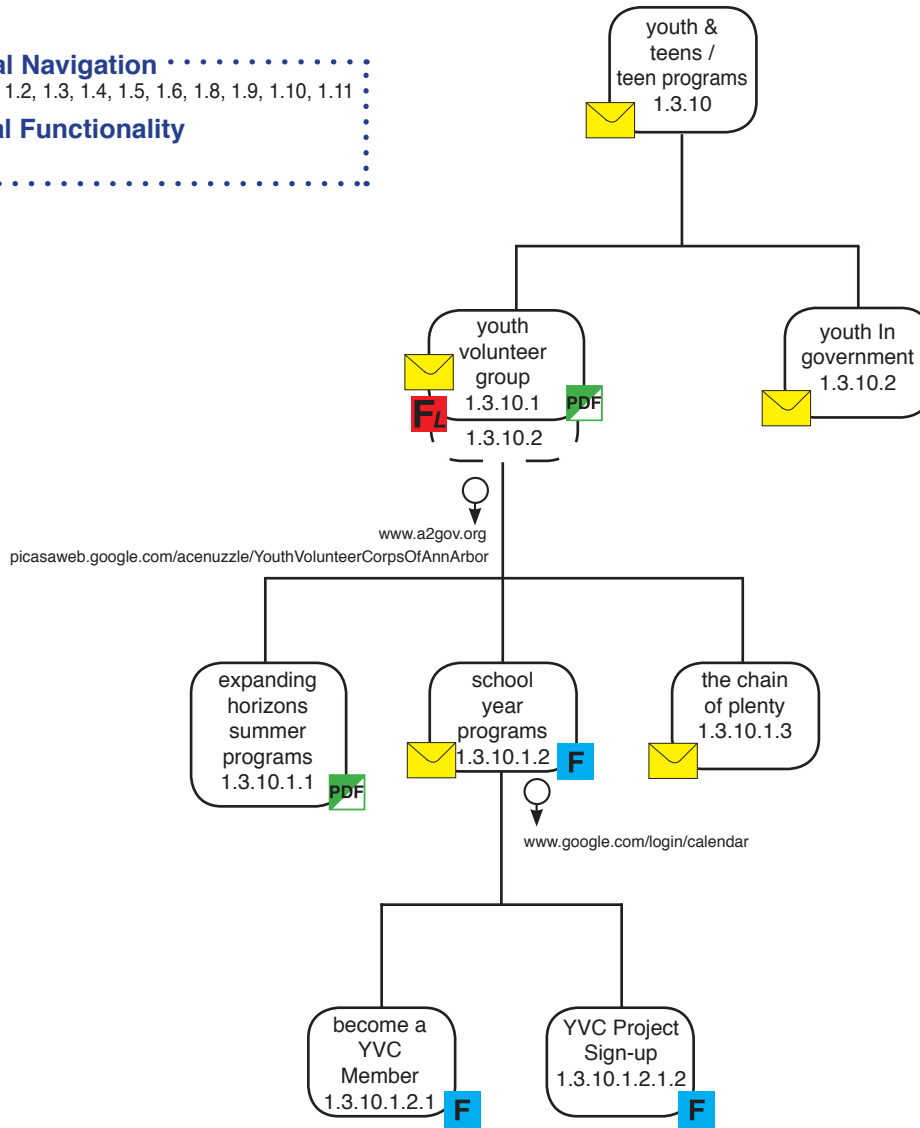

Level 4

Level 3

- Global Navigation
- 1.0, 1.1, 1.2, 1.3, 1.4, 1.5, 1.6, 1.8, 1.9, 1.10, 1.11
- Global Functionality
- Search

1.3.8 summer day camps general information

Level 4

Structual/Functional Site Diagram:

www.annarborymca.org

1.3.10 youth & teens

teen programs

Level 3

- Global Navigation
- 1.0, 1.1, 1.2, 1.3, 1.4, 1.5, 1.6, 1.8, 1.9, 1.10, 1.11
- Global Functionality
- Search

Level 4

Level 5

Level 6

Structural/Functional Site Diagram:

www.annarborymca.org

1.4 membership membership benefits

Level 3

- Global Navigation
- 1.0, 1.1, 1.2, 1.3, 1.4, 1.5, 1.6, 1.8, 1.9, 1.10, 1.11
- Global Functionality
- Search

Level 4

Level 3

- Global Navigation
- 1.0, 1.1, 1.2, 1.3, 1.4, 1.5, 1.6, 1.8, 1.9, 1.10, 1.11
- Global Functionality
- Search

Level 4

1.5 give to the Ann Arbor YMCA