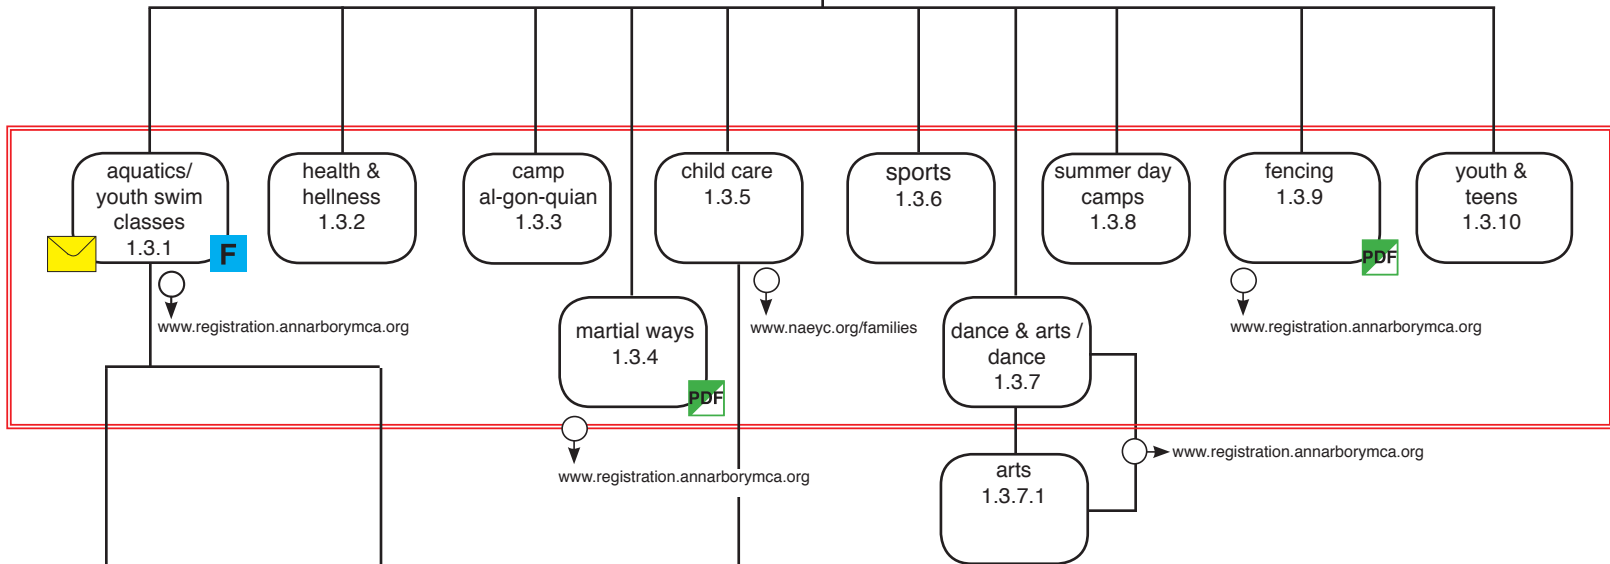

Structural/Functional Site Diagram:

www.annarborymca.org

Global Navigation

Level 3

Structual/Functional Site Diagram:

www.annarborymca.org

1.2 about the Ann Arbor YMCA

who we are

Level 2

- Global Navigation
- 1.0, 1.1, 1.2, 1.3, 1.4, 1.5, 1.6, 1.8, 1.9, 1.10, 1.11
- Global Functionality
- Search

Level 3

Structual/Functional Site Diagram:

www.annarborymca.org

1.3 programs

Level 2

- Global Navigation
- 1.0, 1.1, 1.2, 1.3, 1.4, 1.5, 1.6, 1.8, 1.9, 1.10, 1.11
- Global Functionality
- Search

Level 3

Level 4

Structual/Functional Site Diagram:

www.annarborymca.org

1.3.1.2 barracudas swim club

Level 4

- Global Navigation
 - 1.0, 1.1, 1.2, 1.3, 1.4, 1.5, 1.6, 1.8, 1.9, 1.10, 1.11
- Global Functionality
 - Search

Level 5

Structural/Functional Site Diagram:

www.annarborymca.org

1.3.2 health & wellness

Level 3

- Global Navigation
 - 1.0, 1.1, 1.2, 1.3, 1.4, 1.5, 1.6, 1.8, 1.9, 1.10, 1.11
- Global Functionality
 - Search